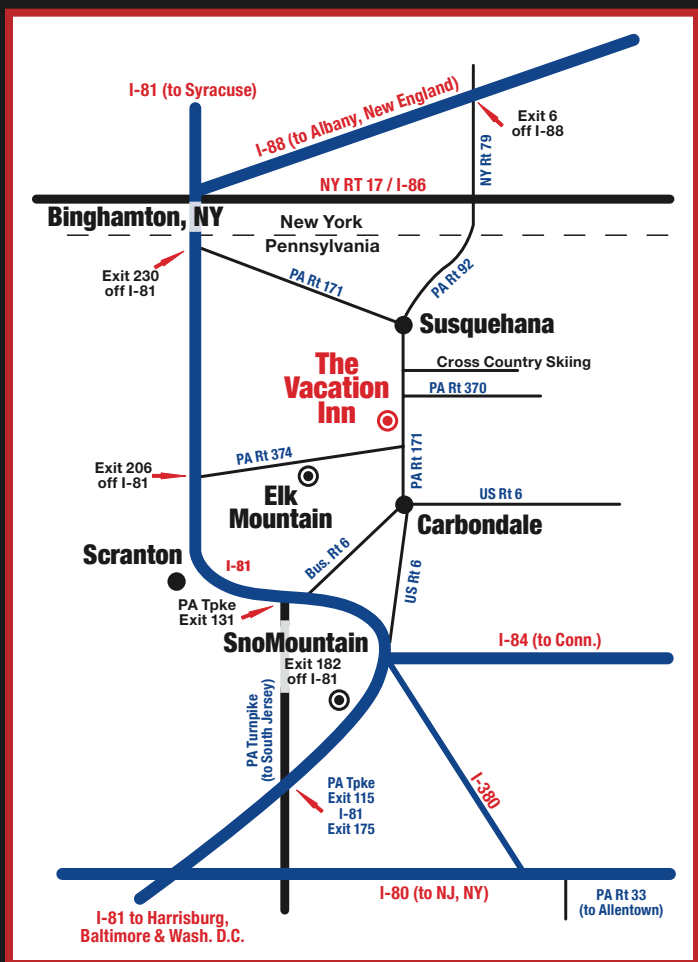

Vacation Inn Motel

R.R.# 2 BOX 42A RT. 171
UNION DALE, PA., 18470
PHONE: 570-679-2100

www.thevacationinn.com
vacation@nep.net